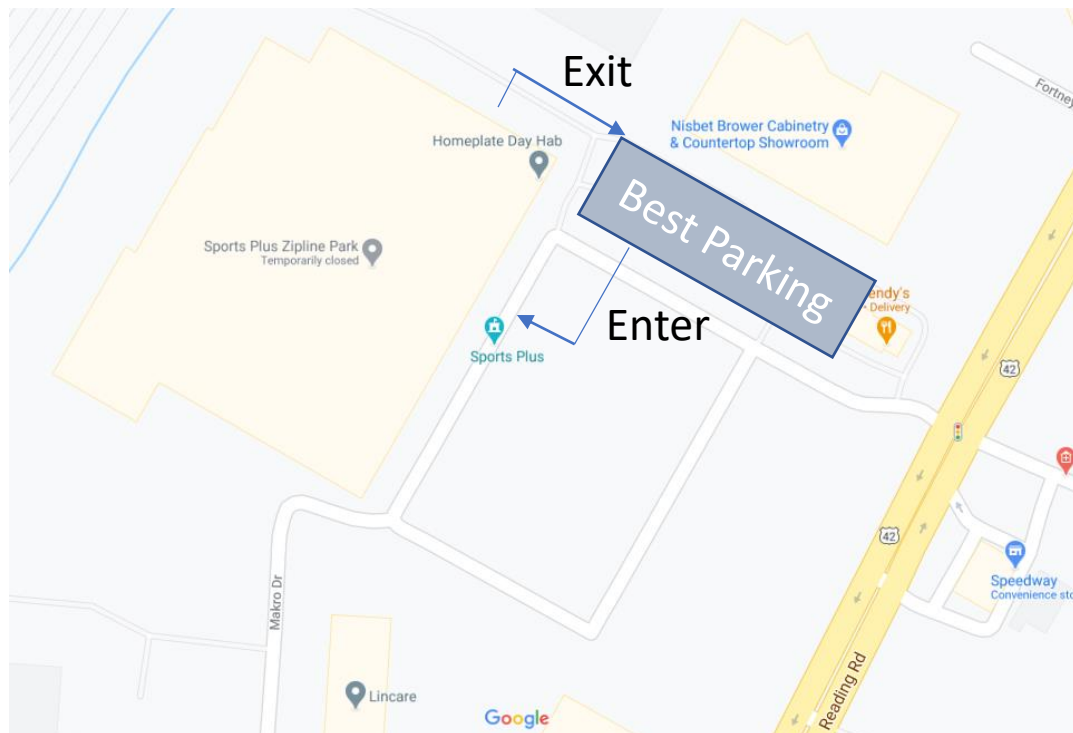

Girls VB Court Access

Fall 2020 COVID-19 protocol

Sports Plus is a multi-use facility used by St. Michael's GCCYS Volleyball and has created a dedicated entrance and exit to minimize interactions with other activities in the facility and maximize social distancing.

- Park on the NE corner of the building as shown above.
- Please do your part and wear a mask while in the building.

- Foot traffic is managed with as shown above. Enter in the front. Progress up the ramp through Zip City (trampoline area is not in use). Have your temperature taken at the table at gym entrance. Stay to the left and enter the gym down the stairs. Exit up the ramp, staying to your left again to exit on the side of the building.
- Once in the court area, court #1 will be the holding area until a court monitor lets you know you may proceed to the court of play.