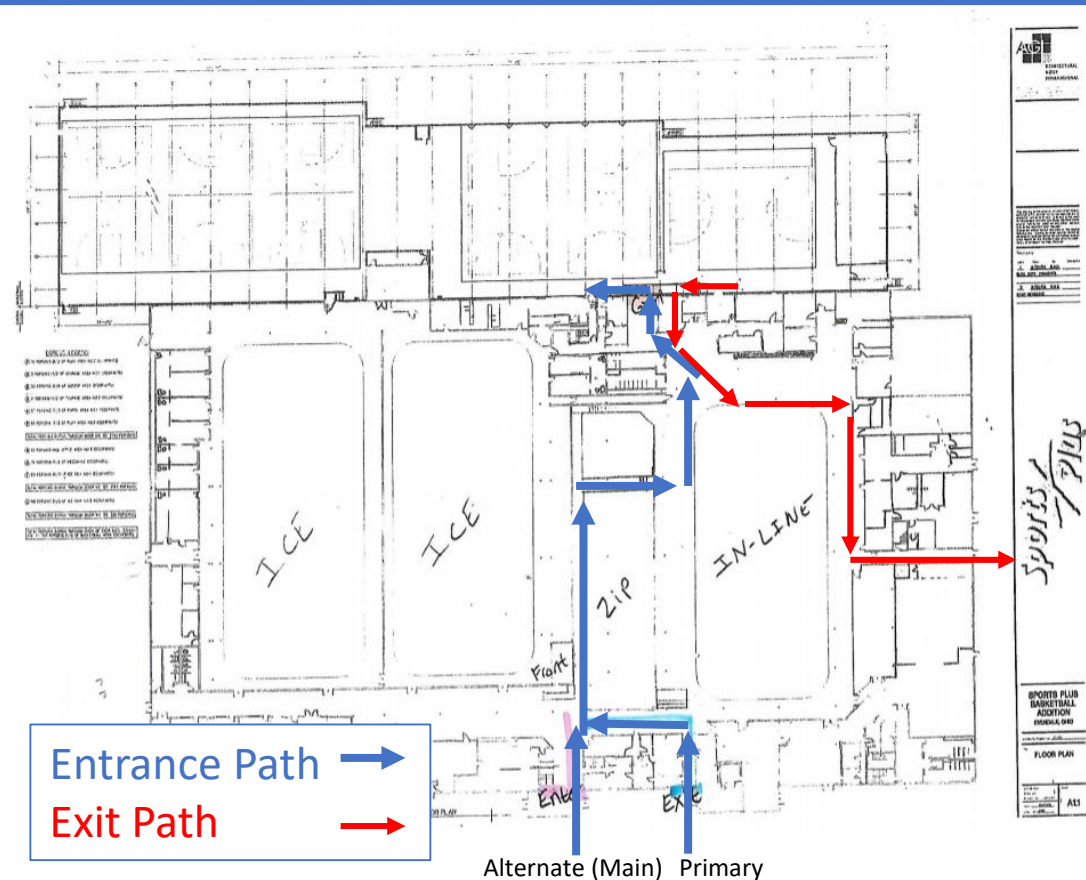

Girls VB Court Access

Fall 2020 COVID-19 protocol

Sports Plus is a multi-use facility used by St. Michael's GCCYS Volleyball and has created a dedicated entrance and exit to minimize interactions with other activities in the facility and maximize social distancing.

- Park on the NE corner of the building as shown above.
- Please do your part and wear a mask while in the building.

- Foot traffic is managed with as shown above. Enter in the front. Progress up the ramp through Zip City (trampoline area is not in use). Have your temperature taken at the table at gym entrance. Stay to the left and enter the gym down the stairs. Exit up the ramp, staying to your left again to exit on the side of the building.
- Once in the court area, court #1 will be the holding area until a court monitor lets you know you may proceed to the court of play.